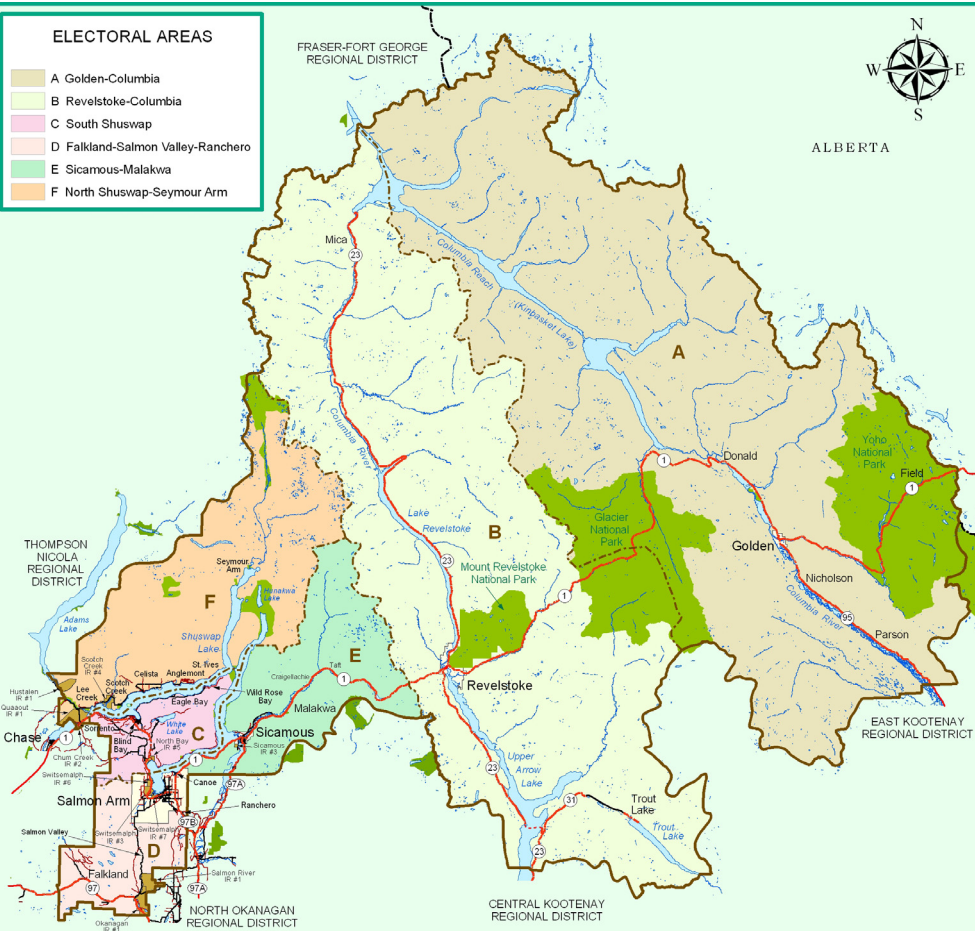

THOMPSON
NICOLA
REGIONAL DISTRICT

Chase

Salmon Arm

Falkland

NORTH OKANAGAN
REGIONAL DISTRICT

Seymour Arm

Sicamous

Ranchero

CENTRAL KOOTENAY
REGIONAL DISTRICT

Revelstoke

Mount Revelstoke National Park

Upper Anson Lake

CENTRAL KOOTENAY
REGIONAL DISTRICT

A

B

C

D

E

F

Golden

Nicholson

Parson

EAST KOOTENAY
REGIONAL DISTRICT

Field

Yoho National Park

Trout Lake

Trout Lake

EAST KOOTENAY
REGIONAL DISTRICT